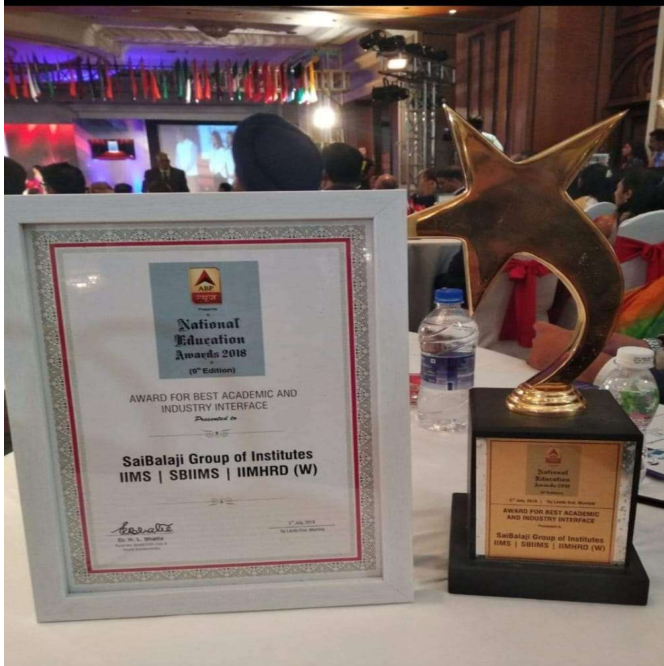

SAIBALAJI EDUCATIONAL SOCIETY
SAIBALAJI INTERNATIONAL INSTITUTE OF MANAGEMENT SCIENCES **SBIIMS**
SBIIMS PUNE www.sbiims.edu.in

Affiliated to Savitribai Phule Pune University
Approved by AICTE, Ministry of HRD, Govt. of India

Director
Sai Balaji Education Society's
Sai Balaji International Institute
of Management Sciences
Pune

Campus Address : Sr #54 (1+2/1), Nere Dattawadi, Near Hinjawadi Infotech Park, Pune - 411033. **Tel.:** (020) 66547534

Email : admissions@saibalaji.org **Website :** www.sbiims.com