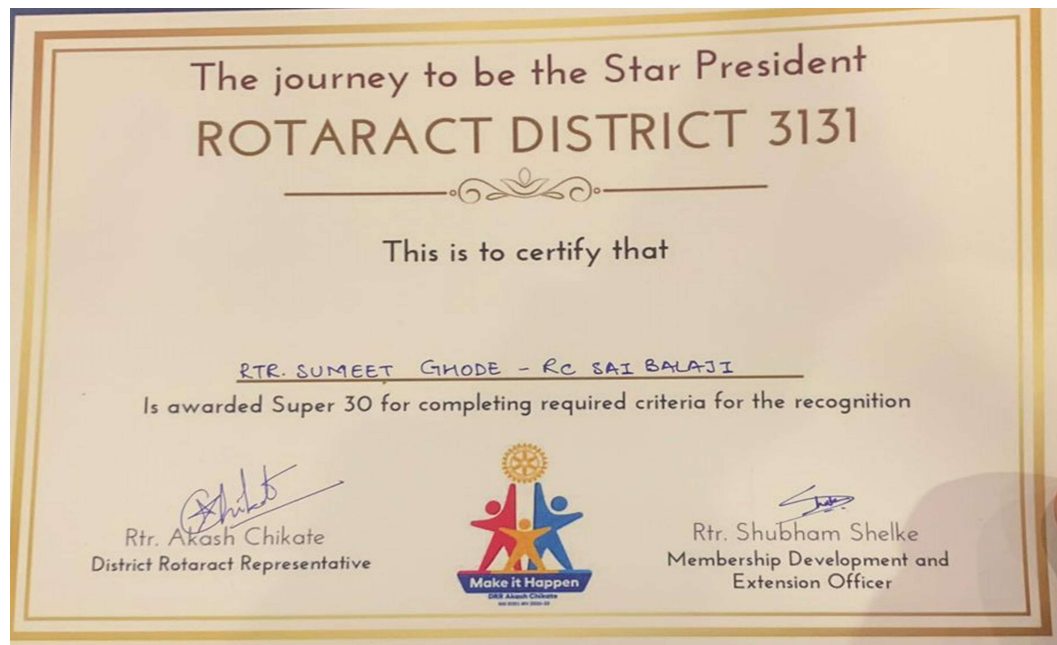

Leadership-Extension activity-By Rotaract 3131