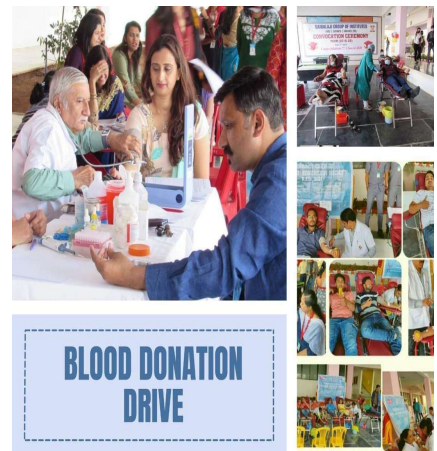

Best Education Award

Director
Sai Balaji Education Society's
Sai Balaji International Institute
of Management Sciences
Pune

Recognition for Blood donation

~~Director~~
 Sai Balaji Education Society's
 Sai Balaji International Institute
 of Management Sciences
 Pune